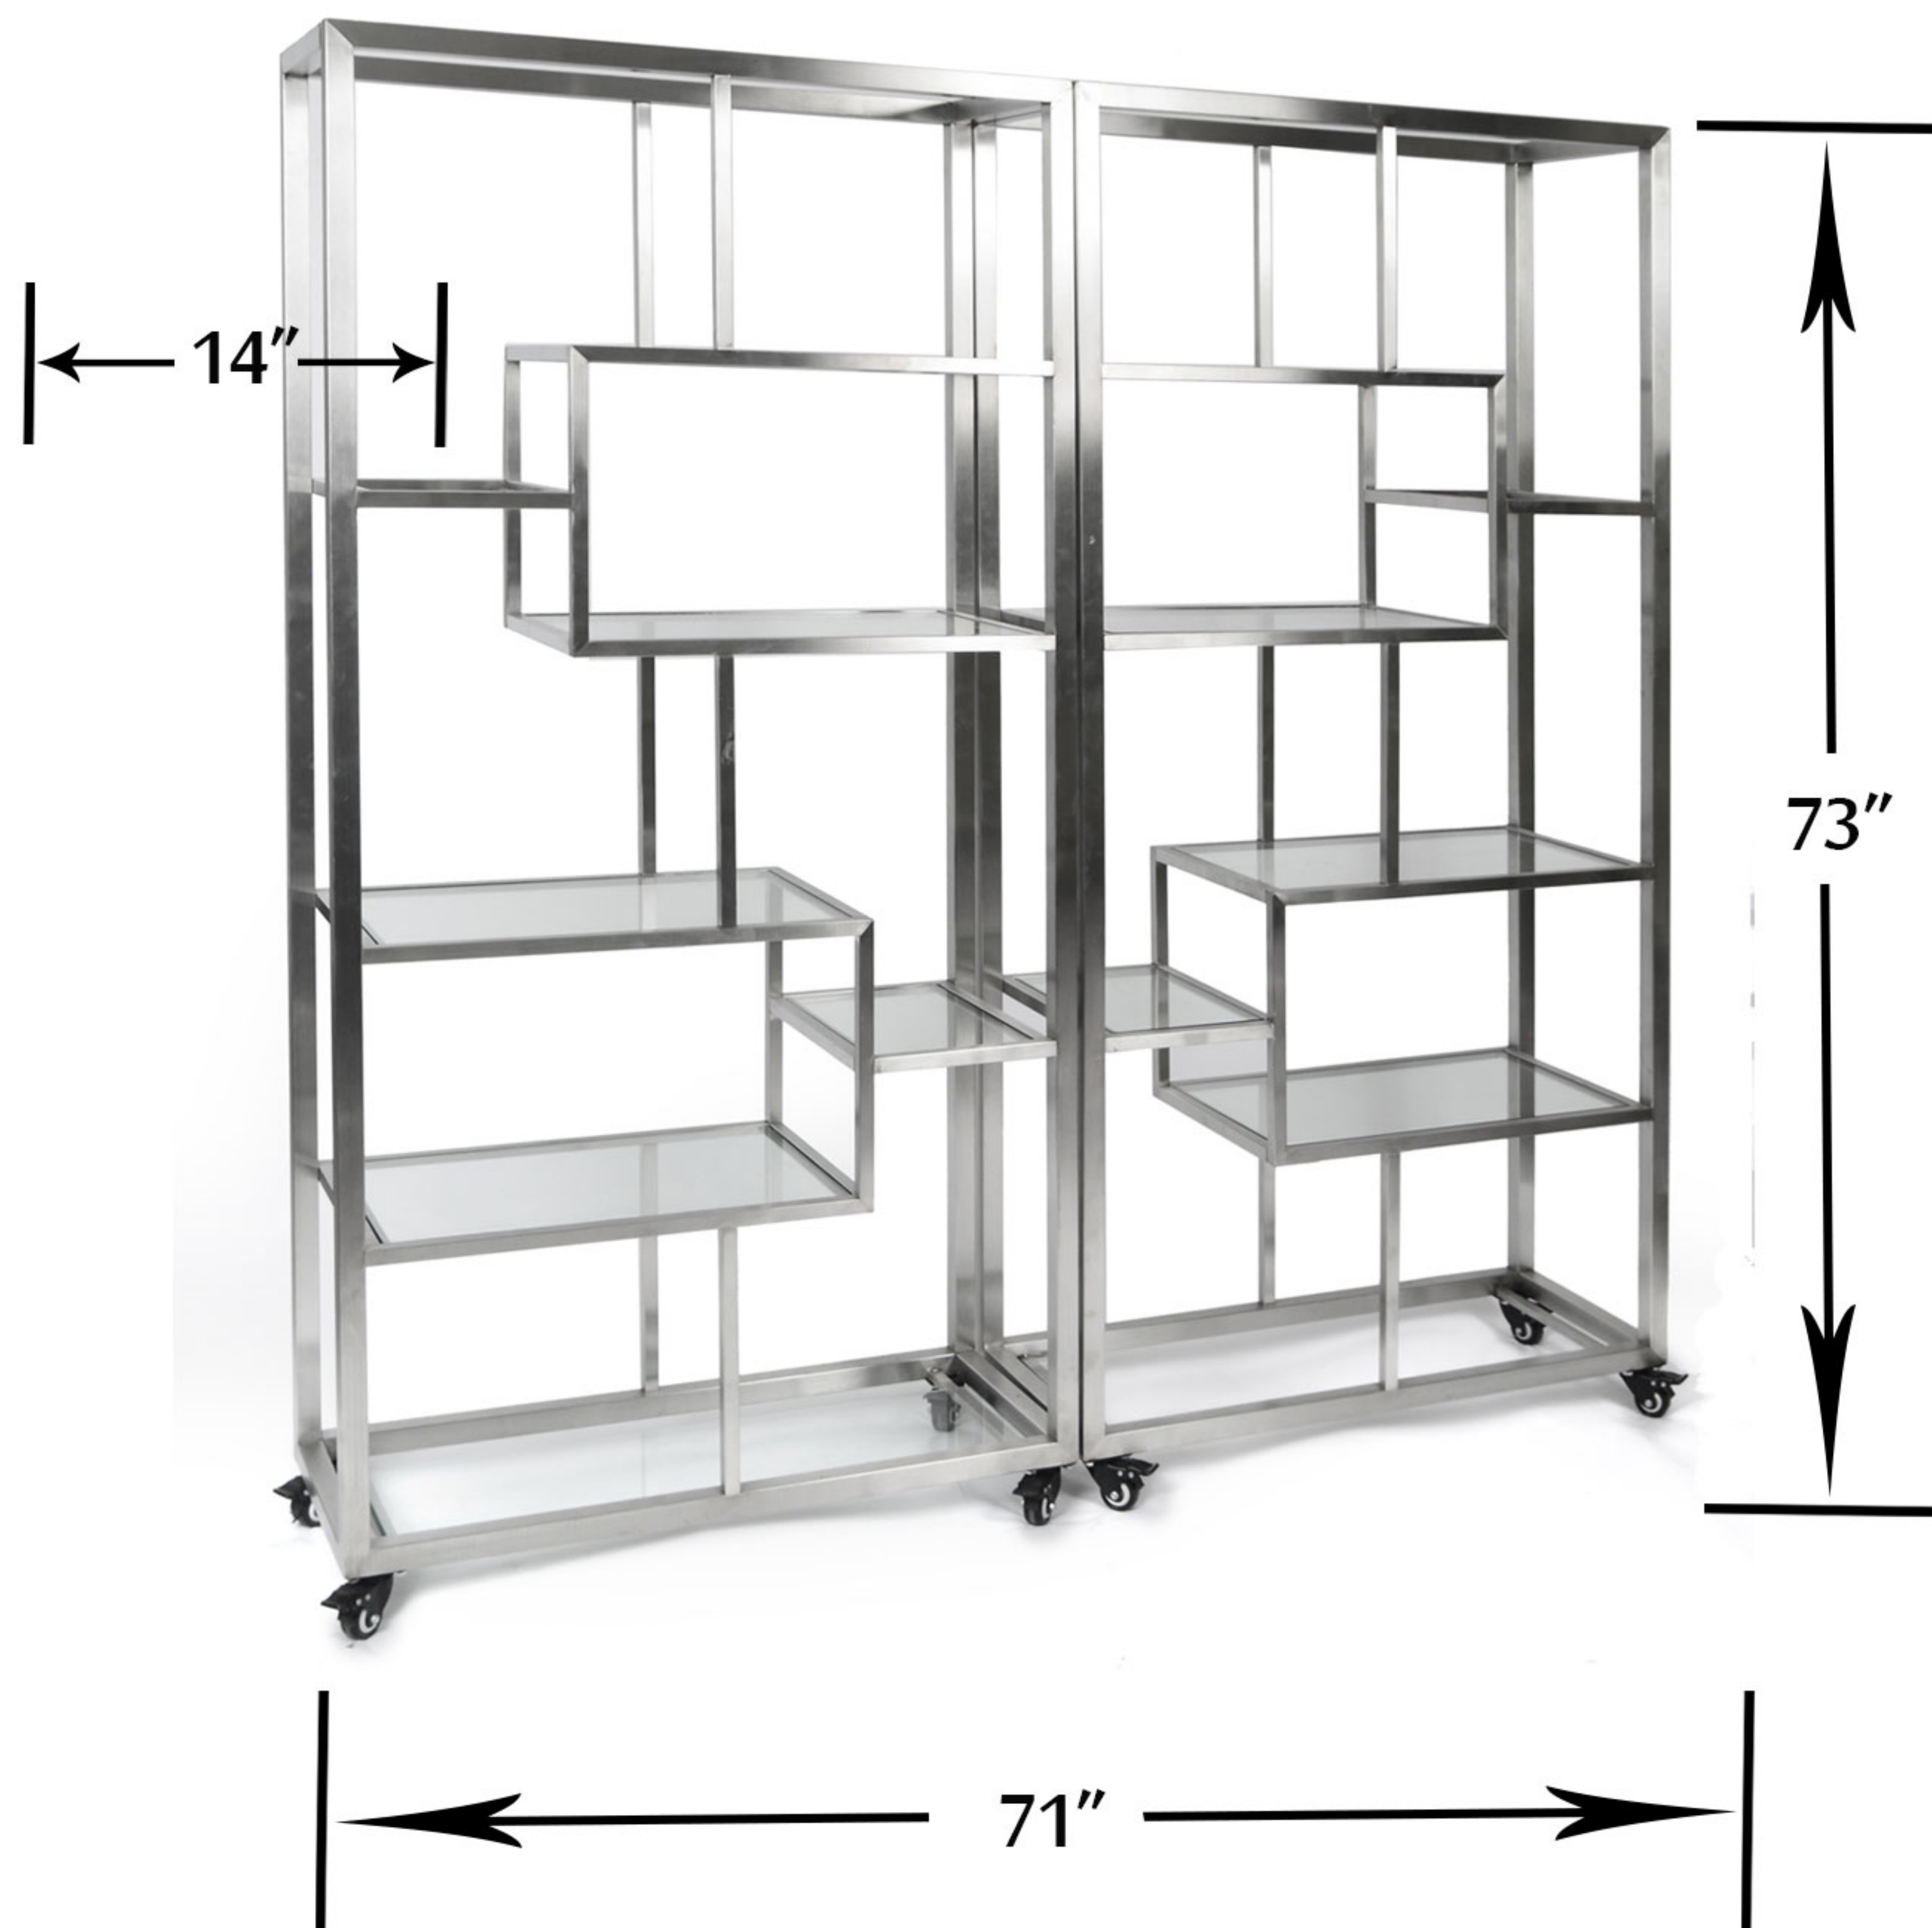

Square Mobile Buffet

Spec Sheet

ST1760 (Standard)

Square Set with Glass Shelves

AC1760

Square Set with Acrylic Shelves

Features :

Each Half Square is Designed with 14 Display Shelves

Stainless Steel Single Piece Construction

Shelves Firmly Set into Stainless Steel Frames

Locking Caster Wheels add Safety and Stability

Smooth Wheeling Over all Surfaces

Double Sided Accesibility

XYLO Custom Finishes Available

Includes 14 Shelves

8 Each: 22" x 12 3/16"

4 Each: 8 9/16" x 12 3/16"

2 Each: 11 5/16" x 33"